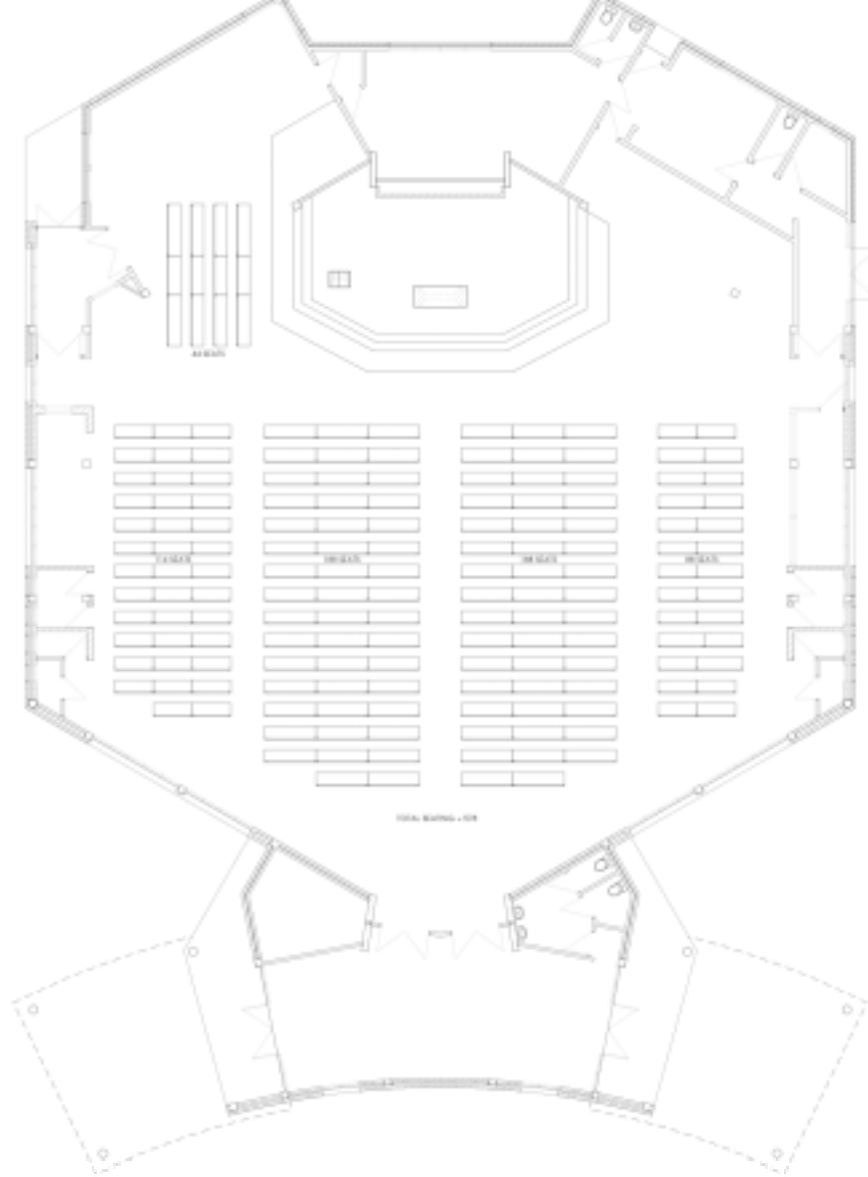

MAY 2006

Antanas Procuta
ARCHITECTS

CATHEDRAL OF THE BLESSED VIRGIN MARY

Space bar to continue, esc to quit

Antanas Procuta
ARCHITECTS

CATHEDRAL OF THE BLESSED VIRGIN MARY

MAY 2006

Antanas Procuta
ARCHITECTS